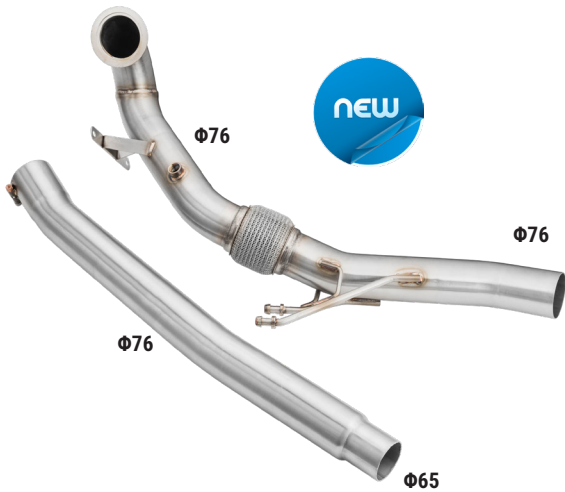

DOWNPIPES

216101
S/Steel De-Cat Downpipe
VOLKSWAGEN Golf VII R 2.0 TSI 2013-2018
OEM No: 3Q0254500AX, 5Q0254502KX