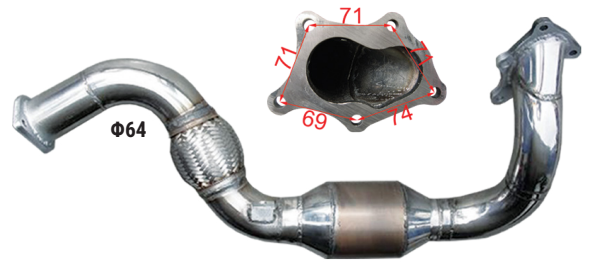

DOWNPIPES

DP03

Stainless Steel Downpipe
Suitable for the models:

VW Golf 6 R 4x4 2.0 TFSi '10-
AUDI A3 S3 Quattro 2.0 TFSi '07-
AUDI A3 8P Quattro 2.0 TFSi '05-'13
SEAT Altea XL/Freetrack 4x4 2.0 TFSi '07-

Doesn't fit the OEM system

DP05

Stainless Steel Downpipe

MITSUBISHI COLT Ralliart/ COLT CZT/
COLT PLUS Turbo/ COLT CZC 4G15 '08-
SMART ForFour 4G15 '05-
with Metallic Cat 200cps

Doesn't fit the OEM system