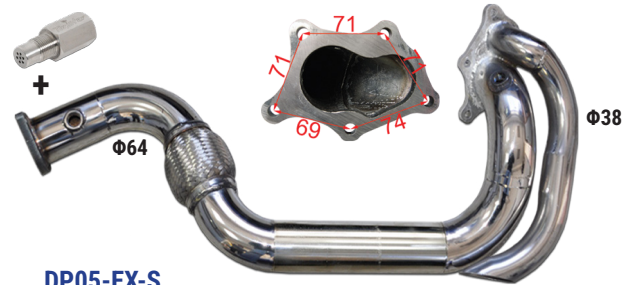

Doesn't fit the OEM system

DP05

Stainless Steel Downpipe

MITSUBISHI COLT Ralliart/ COLT CZT/
COLT PLUS Turbo/ COLT CZC 4G15 '08-
SMART ForFour 4G15 '05-
with Metallic Cat 200cps

Doesn't fit the OEM system

DP05-S

S/Steel De-Cat Downpipe with CEL-Fix Adaptor

MITSUBISHI COLT Ralliart/ COLT CZT/
COLT PLUS Turbo/ COLT CZC 4G15 '08-
SMART ForFour 4G15 '05-

Doesn't fit the OEM system

DP05-EX-S

S/Steel De-Cat Downpipe with CEL-Fix Adaptor / with Screamer Pipe