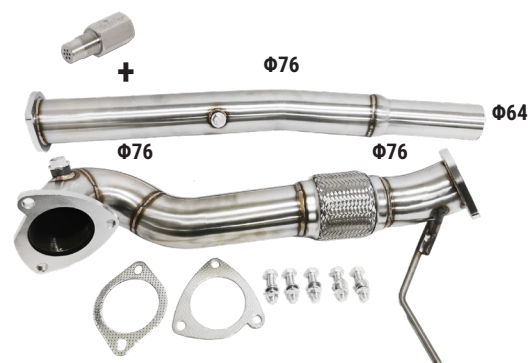

OEM No: 18307599436

Direct-fit without any modifications

DP25-S

S/Steel De-Cat Downpipe / With CEL-Fix Adaptor
BMW B58:

F20, F21 M140i, 140ix '16-'18
F22, F23 M240i, 240ix '16-'18
F30 LCI, F31 LCI 340i, 340ix '16-'18
F32, F33, F36 440i, 440ix '16-'18
G30, G31 540i, 540ix '16-'18
G32 640i '17-'18
G11, G12 740i, 740Li, 740Lix '16-'18

OEM No: 18328631625

Direct-fit without any modifications

DP26-S

S/Steel De-Cat Downpipe / With CEL-Fix Adaptor

Audi Quattro S3 8L 1,8T 210/224PS '99-'06
Audi Quattro TT 8N 1,8T 210/224PS '99-'06
Audi A3 S3 8L '01-'03
Audi TT Mk1 1.8T QUATTRO 225BHP '98-'06
SEAT LEON 1.8T CUPRA R
Audi TT Quattro Mk1 Typ 8N '00-'06
Audi TT Quattro 225 PS Coupe Mk1 Typ 8N '02-'06
Audi S3 Mk1 Typ 8L '99-'03