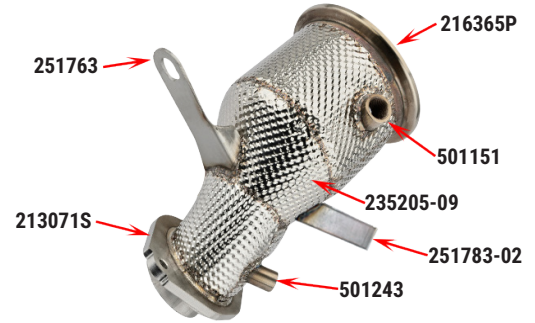

Spare Parts to built a custom-made downpipe for Toyota Yaris GR

- **216365P** S/S Flange Toyota Yaris GR 1.6 Φ 135 ID Φ 101
- **501151** S/Steel Lambda boss Yaris GR L22 M18
- **235205-09** S/Steel Angle cone 55dgs Φ 111 L64 ID Φ 70
- **251783-02** S/S Small Bracket for Toyota Yaris GR 1.6 M6
- **501243** S/Steel Lambda boss Yaris GR L30 M12
- **213071S** S/S Small Flange Toyota Yaris GR 1.6 LCC:117 ID Φ 71
- **251763** S/S big Bracket for Toyota Yaris GR 1.6