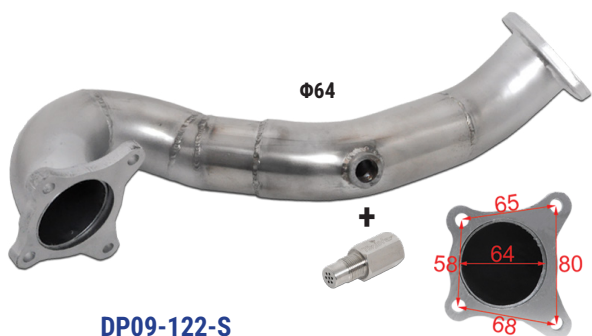

DOWNPIPES

DP09-122-S

S/Steel De-Cat Downpipe / With CEL-Fix Adaptor
VW Golf 6 1.4 TSi (122hp) '09-
VW SCIROCCO 1.4 TSI (122hp) '09-
AUDI A3 8P 1.4 TFSi (125hp) '08-'13
Direct-fit without any modifications