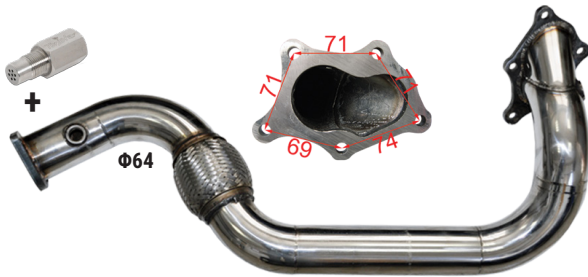

Doesn't fit the OEM system

DP05

Stainless Steel Downpipe

MITSUBISHI COLT Ralliart/ COLT CZT/
COLT PLUS Turbo/ COLT CZC 4G15 '08-
SMART ForFour 4G15 '05-
with Metallic Cat 200cps

Doesn't fit the OEM system

DP05-S

S/Steel De-Cat Downpipe with CEL-Fix Adaptor

MITSUBISHI COLT Ralliart/ COLT CZT/
COLT PLUS Turbo/ COLT CZC 4G15 '08-
SMART ForFour 4G15 '05-

Doesn't fit the OEM system

DP05-EX-S

S/Steel De-Cat Downpipe with CEL-Fix Adaptor / with Screamer Pipe