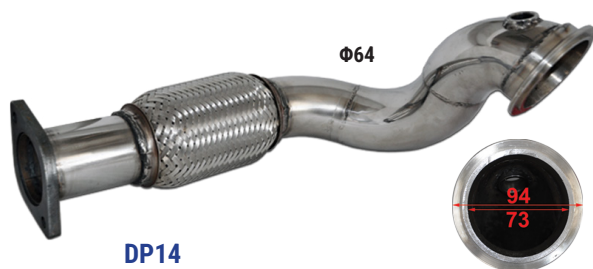

Stainless Steel Downpipe
 FIAT ABARTH:
 1.4T 500 (135hp/160hp) '2008-
 1.4T 595 Turismo/Competizione (160hp) '12-
 With Metallic Cat 200cps
Doesn't fit the OEM system

DP10-S

S/Steel De-Cat Downpipe / With CEL-Fix Adaptor
 FIAT ABARTH:
 1.4T 500 (135hp/160hp) '2008-
 1.4T 595 Turismo/Competizione (160hp) '12-
Doesn't fit the OEM system

DP13

Stainless Steel Downpipe 76mm
 PEUGEOT 207 THP 1.6i 16v '07-
 PEUGEOT 208 GTi 1.6i Turbo 16v (200hp) '13-
 PEUGEOT 308 THP 1.6 16v (150hp) '08-
 PEUGEOT RCZ THP 1.6i 16v (155hp) '10-
 CITROEN C4 THP 1.6i 16v (150hp) '08-
 CITROEN DS3 RACING 1.6i 16v (203hp) '11-
 CITROEN DS4 THP 1.6i 16v (200hp) '11-
 MINI Cooper S R56 1.6i Turbo '09-
 MINI Cooper S R60 Countryman ALL4 1.6i Turbo '11
 MINI JCW ALL4 1.6i Turbo '12-
 With Metallic Cat 200cps
Doesn't fit the OEM system