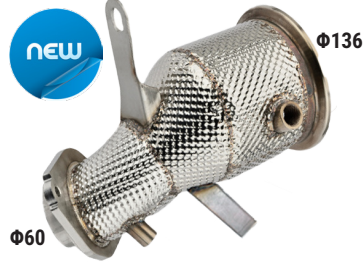

OEM No: 18328631625

Direct-fit without any modifications

DP26-S

S/Steel De-Cat Downpipe / With CEL-Fix Adaptor

Audi Quattro S3 8L 1,8T 210/224PS '99-'06
Audi Quattro TT 8N 1,8T 210/224PS '99-'06
Audi A3 S3 8L '01-'03
Audi TT Mk1 1.8T QUATTRO 225BHP '98-'06
SEAT LEON 1.8T CUPRA R
Audi TT Quattro Mk1 Typ 8N '00-'06
Audi TT Quattro 225 PS Coupe Mk1 Typ 8N '02-'06
Audi S3 Mk1 Typ 8L '99-'03

Fits Mk1 Models with 1.8T 20v I4 Turbocharged Engines ONLY

Direct-fit without any modifications

DOWNPIPES

DP27-S

S/Steel De-Cat Downpipe / With CEL-Fix Adaptor
Honda Civic EX/LX 1.8L Model 2006-2011 only
Does Not fit SI, Hybrid, GX Models
Direct-fit without any modifications