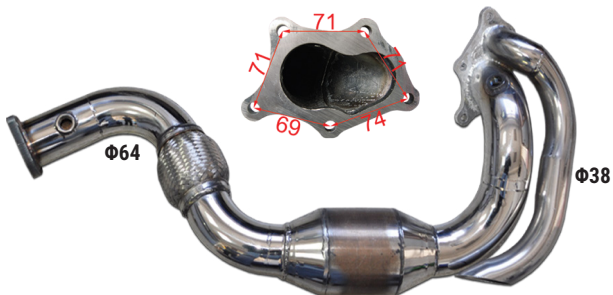

DP05-EX

Stainless Steel Downpipe with Screamer Pipe

MITSUBISHI COLT Ralliart/ COLT CZT/
COLT PLUS Turbo/ COLT CZC 4G15 '08-
SMART ForFour 4G15 '05-
with Metallic Cat 200cps

Doesn't fit the OEM system