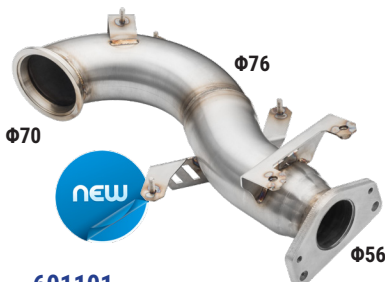

601101

Alfa Romeo Mito 1,4T 135 2009-2018
OEM No: 51839837