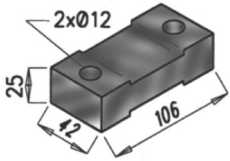

DX21828
For DAF
Length = 106mm
Width = 42mm
Height = 25mm