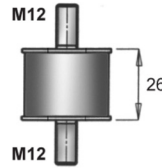

81137
D1= Φ 51.5mm
D2= Φ 59.5mm
Height= 4mm
OEM: 18212SA7003

81138
D1= Φ 49mm
D2= Φ 58mm
Height= 4.4mm
OEM: 18303SM4020

81148
D1= Φ 44.5mm
D2= Φ 64.5mm
Height= 5.5mm
OEM: 9091706025

81169
D1= Φ 62.5mm
D2= Φ 74mm
Height= 4.7mm
OEM: LF4540305

81283
D1= Φ 42.6mm
D2= Φ 48.7mm
Height= 2.8mm
OEM: 915035000023

Exhaust Paste

981-060
Assembly paste 60gr

13633
Assembly paste 170gr

17661
Assembly paste 500gr

DX21828
For DAF
Length = 106mm
Width = 42mm
Height = 25mm

DX21829
For DAF
Length = 130mm
Width = 31mm
Height = 13mm

DX21905
For DAF
A= 72mm
B= 26mm
C= M12
D= 46mm

DX28837
For IVECO
Length = 30mm
Diameter = 30mm

DX42853
Length = mm
Width = mm
Height = mm

DX49907
For MAN
Length = 53mm
Diameter = 40mm
Body Width = 30mm