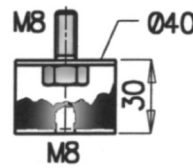

DX21829
For DAF
Length = 130mm
Width = 31mm
Height = 13mm

DX21905
For DAF
A= 72mm
B= 26mm
C= M12
D= 46mm

DX28837
For IVECO
Length = 30mm
Diameter = 30mm

DX42853
Length = mm
Width = mm
Height = mm

DX49907
For MAN
Length = 53mm
Diameter = 40mm
Body Width = 30mm