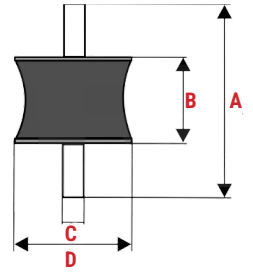

DX21828
For DAF
Length = 106mm
Width = 42mm
Height = 25mm