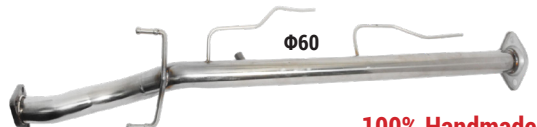

DPP02-S

100% Handmade

DPF Delete pipe (Stainless steel)
Toyota Hi-Lux IV 2.5-3.0 D4-D 16v 4x4 2KD-FTV '09-'15
OEM No: 174010L090 / 17410-0L040

DPP03

100% Handmade

DPF Delete pipe (Stainless steel)
Mitsubishi L200 2.5 DiD Turbo '05-'12
With Metallic DOC Catalyst 200cps
OEM No: 1583A085