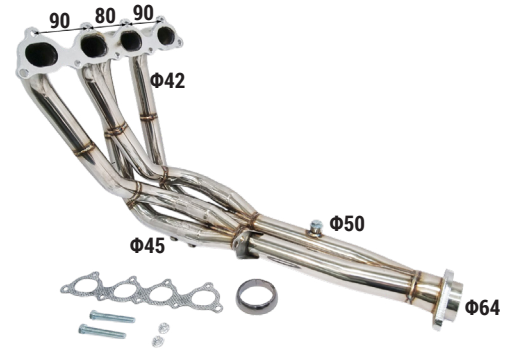

OEM No: 18307587713

Direct-fit without any modifications

EXHAUST HEADERS

HM-01
Stainless Steel Manifold 4-2-1
HONDA Civic 1.3i/1.5i/1.6i 16v '88-'00

HM-02
Stainless Steel Manifold 4-1
HONDA Civic 1.6i 16v V-Tec '92-'00