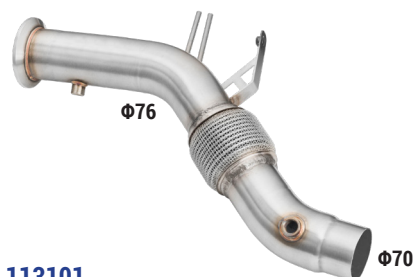

113101

BMW N57N, N57Z
F15 x5 30dx, 40dx '12-'17
F30, F31, F34 330d, 330dx, 335dx '11-'17
F07, F10, 530d, 530dx, 535d, 535dx '11-'17
F16 x6 30xd, 40xd '13-'17
F06, F12, F13 640d/dx 640d/dx '10-'17
OEM No: 18308513526