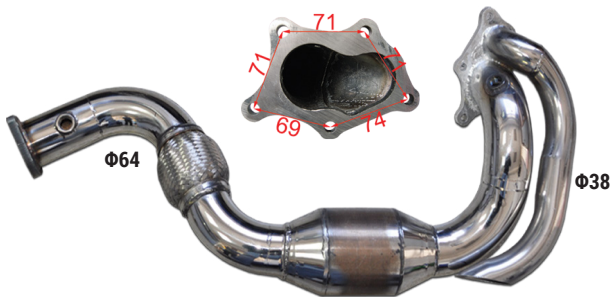

DP05-EX

Stainless Steel Downpipe **with Screamer Pipe**
MITSUBISHI COLT Ralliart/ COLT CZT/
COLT PLUS Turbo/ COLT CZC 4G15 '08-
SMART ForFour 4G15 '05-
with Metallic Cat 200cpsi
Doesn't fit the OEM system