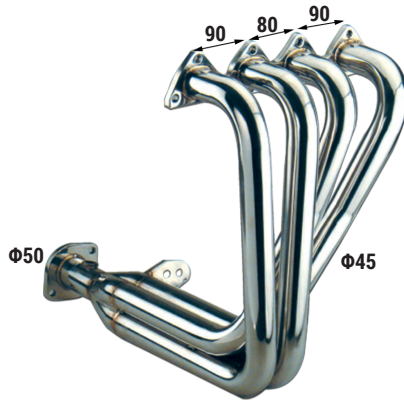

OEM No: 18307587713

Direct-fit without any modifications

EXHAUST HEADERS

HM-01
Stainless Steel Manifold 4-2-1
HONDA Civic 1.3i/1.5i/1.6i 16v '88-'00

HM-02
Stainless Steel Manifold 4-1
HONDA Civic 1.6i 16v V-Tec '92-'00

HM-04
Stainless Steel Manifold 4-2-1
Honda B Series (B16, B18, B20)
Honda Civic (1999-2000) - Si 1.6L
Honda Civic (1994-1997) - VTEC 1.6L
Honda CR-V (1997-2001) - EX 2.0L
Honda CR-V (1998-2001) - LX 2.0L
Acura B Series (B16, B18, B20)
Acura Integra (1997-2001) - Type R 1.8L