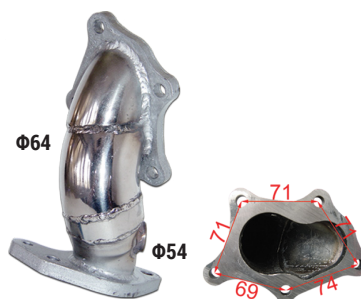

146213

Stainless Steel Turbo Header
 TOYOTA Starlet Glanza EP82/EP91
 Fits on Garrett turbocharger T25-T28

LINK PIPES

411S-60

S/Steel Up-Pipe
 SUBARU Impreza '92-'06
 WRX / STi / GT / GC8 / GDA / GDB
 Direct-fit without any modifications

64-531S-1

S/Steel Link Pipe
 Mitsubishi EVO 4-9 (O.E Style) 2.0 Turbo
 Direct-fit without any modifications

LF145

S/Steel Link Pipe
 Mitsubishi EVO 4-9 2.0 Turbo
 Doesn't fit the OEM exhaust system

LF169

S/Steel Link Pipe With Screamer Pipe
 Mitsubishi Evo 7-9
 Doesn't fit the OEM exhaust system

LP-CZT

S/Steel Link pipe
 MITSUBISHI COLT Ralliart/ COLT CZT/
 COLT PLUS Turbo/ COLT CZC
 Direct-fit without any modifications