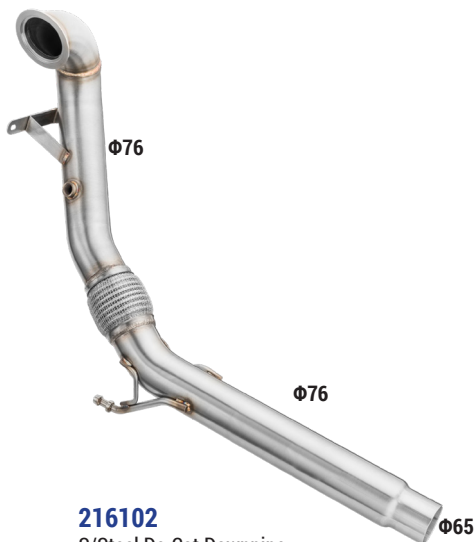

More DPF Delete pipes in stock. Contact us for more info

DOWNPIPES

216102

S/Steel De-Cat Downpipe
VOLKSWAGEN Golf VII GTI 2.0 TSI 2013-
OEM No: 5Q0254501NX

DPP100-S

S/Steel De-Cat Downpipe
BMW N47
E81, E87, E82, E88 116d, 118d, 120d, 123d '06-'13
E90, E91, E92, E93 316d, 318d, 320d '07-'13
E60, E61 520d '06-'10
E84 X1 18d, 20d '08-'12
OEM No: 18307812279