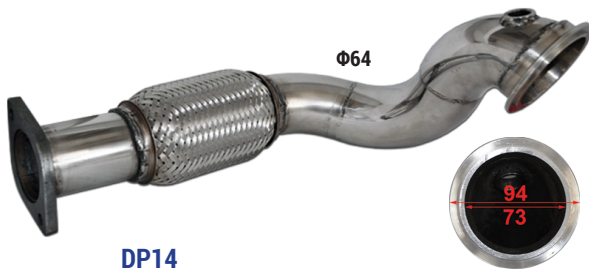

S/Steel De-Cat Downpipe / With CEL-Fix Adaptor
VW Golf 6 1.4 TSi (122hp) '09-
VW SCIROCCO 1.4 TSi (122hp) '09-
AUDI A3 8P 1.4 TFSi (125hp) '08-'13
Direct-fit without any modifications

DP10

Stainless Steel Downpipe
FIAT ABARTH:
1.4T 500 (135hp/160hp) '2008-
1.4T 595 Turismo/Competizione (160hp) '12-
With Metallic Cat 200cpsi
Doesn't fit the OEM system

DOWNPIPES

DP10-S

S/Steel De-Cat Downpipe / With CEL-Fix Adaptor
 FIAT ABARTH:
 1.4T 500 (135hp/160hp) '2008-
 1.4T 595 Turismo/Competizione (160hp) '12-
Doesn't fit the OEM system

DP13

Stainless Steel Downpipe 76mm
 PEUGEOT 207 THP 1.6i 16v '07-
 PEUGEOT 208 GTi 1.6i Turbo 16v (200hp) '13-
 PEUGEOT 308 THP 1.6 16v (150hp) '08-
 PEUGEOT RCZ THP 1.6i 16v (155hp) '10-
 CITROEN C4 THP 1.6i 16v (150hp) '08-
 CITROEN DS3 RACING 1.6i 16v (203hp) '11-
 CITROEN DS4 THP 1.6i 16v (200hp) '11-
 MINI Cooper S R56 1.6i Turbo '09-
 MINI Cooper S R60 Countryman ALL4 1.6i Turbo '11
 MINI JCW ALL4 1.6i Turbo '12-
 With Metallic Cat 200cpsi
Doesn't fit the OEM system