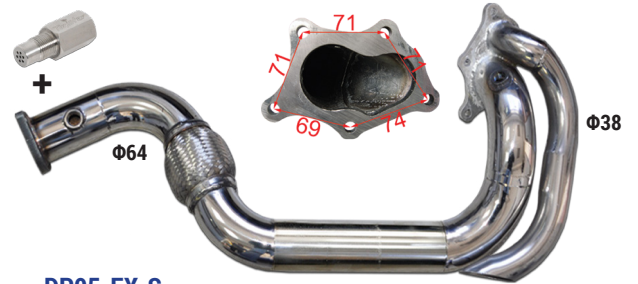

DP05

Stainless Steel Downpipe
MITSUBISHI COLT Ralliart/ COLT CZT/
COLT PLUS Turbo/ COLT CZC 4G15 '08-
SMART ForFour 4G15 '05-
with Metallic Cat 200cps
Doesn't fit the OEM system

DOWNPIPES

DP05-S

S/Steel De-Cat Downpipe with CEL-Fix Adaptor
 MITSUBISHI COLT Ralliart/ COLT CZT/
 COLT PLUS Turbo/ COLT CZC 4G15 '08-
 SMART ForFour 4G15 '05-
Doesn't fit the OEM system

DP05-EX-S

S/Steel De-Cat Downpipe with CEL-Fix Adaptor / **with Screamer Pipe**
 MITSUBISHI COLT Ralliart/ COLT CZT/
 COLT PLUS Turbo/ COLT CZC 4G15 '08-
 SMART ForFour 4G15 '05-
Doesn't fit the OEM system