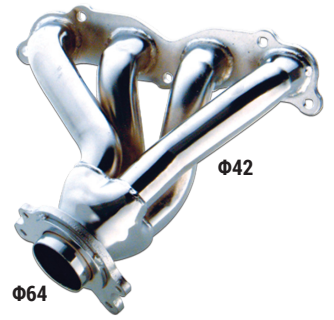

64-355
Mild Steel/Chrome Plated
HONDA Integra/Acura RSX '02-'06