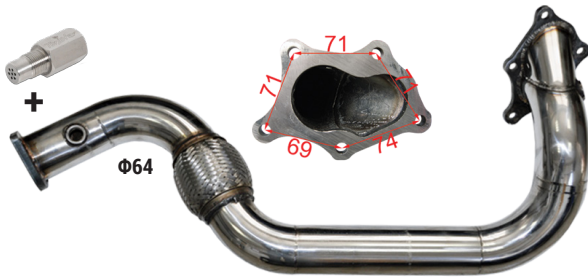

DP03

Stainless Steel Downpipe
Suitable for the models:
VW Golf 6 R 4x4 2.0 TFSi '10-
AUDI A3 S3 Quattro 2.0 TFSi '07-
AUDI A3 8P Quattro 2.0 TFSi '05-'13
SEAT Altea XL/Freerack 4x4 2.0 TFSi '07-
Doesn't fit the OEM system

DP05

Stainless Steel Downpipe
MITSUBISHI COLT Ralliart/ COLT CZT/
COLT PLUS Turbo/ COLT CZC 4G15 '08-
SMART ForFour 4G15 '05-
with Metallic Cat 200cps
Doesn't fit the OEM system

DOWNPIPES

DP05-S

S/Steel De-Cat Downpipe with CEL-Fix Adaptor
 MITSUBISHI COLT Ralliart/ COLT CZT/
 COLT PLUS Turbo/ COLT CZC 4G15 '08-
 SMART ForFour 4G15 '05-
Doesn't fit the OEM system