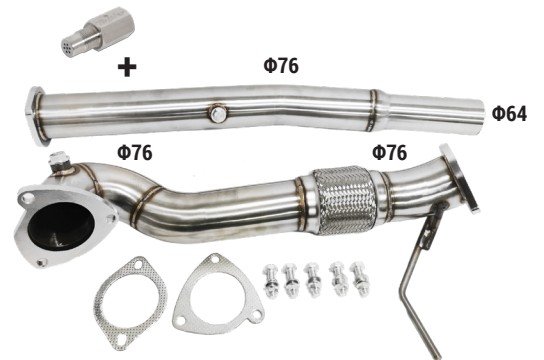

DP26-S

S/Steel De-Cat Downpipe / With CEL-Fix Adaptor
Audi Quattro S3 8L 1.8T 210/224PS '99-'06
Audi Quattro TT 8N 1.8T 210/224PS '99-'06
Audi A3 S3 8L '01-'03
Audi TT Mk1 1.8T QUATTRO 225BHP '98-'06
SEAT LEON 1.8T CUPRA R
Audi TT Quattro Mk1 Typ 8N '00-'06
Audi TT Quattro 225 PS Coupe Mk1 Typ 8N '02-'06
Audi S3 Mk1 Typ 8L '99-'03
Fits Mk1 Models with 1.8T 20v I4 Turbocharged Engines ONLY
Direct-fit without any modifications