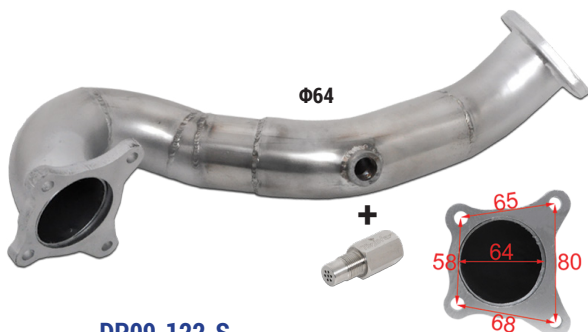

DP09-122-S

S/Steel De-Cat Downpipe / With CEL-Fix Adaptor
VW Golf 6 1.4 TSi (122hp) '09-
VW SCIROCCO 1.4 TSi (122hp) '09-
AUDI A3 8P 1.4 TFSi (125hp) '08-'13
Direct-fit without any modifications