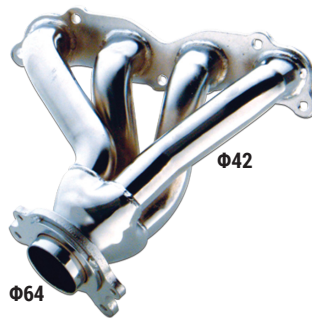

64-155
Mild Steel/Chrome Plated
HONDA Civic EP3 '02-'05