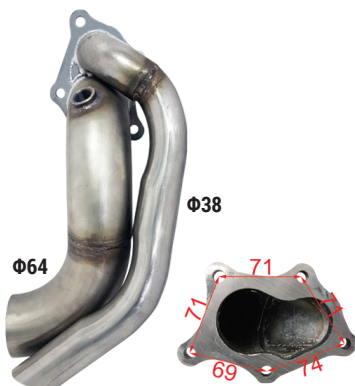

DP05-H-EX

S/Steel Dump pipe **HEAD with Screamer Pipe**
MITSUBISHI COLT Ralliart/ COLT CZT/
COLT PLUS Turbo/ COLT CZC 4G15 '08-
SMART ForFour 4G15 '05-
For special customized constructions
Weld-on connection