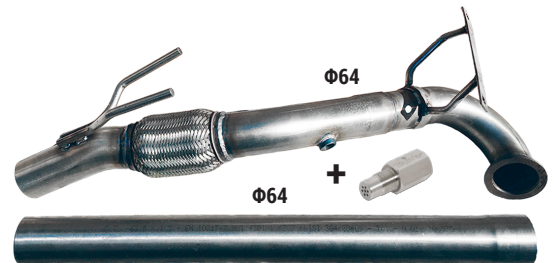

DP21-S

S/Steel De-Cat Downpipe / With CEL-Fix Adaptor (SA600)
VW GOLF 7 1.4TSi 2013- $\Phi 64$
Weld-on connection