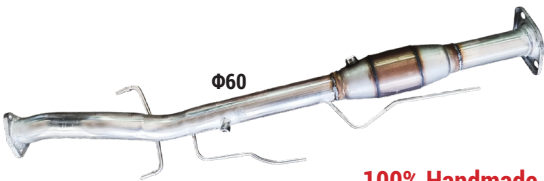

TIKKOS RACING

EXHAUST DOWNPIPES CATALOGUE

DPF Delete Pipes
Downpipes
Exhaust & Turbo Headers
Link Pipes

www.tikkosracing.com

DPF DELETE PIPES

DPP01

100% Handmade

DPF-DPD Delete pipe (Stainless steel)
Isuzu D-Max '2012-'2017 2.5TD Twin Turbo
With Metallic DOC Catalyst 200cps
OEM No: 8981776324

DPP01-S

100% Handmade

DPF-DPD Delete pipe (Stainless steel)
Isuzu D-Max '2012-'2017 2.5TD Twin Turbo
OEM No: 8981776324

DPP02

100% Handmade

DPF Delete pipe (Stainless steel)
Toyota Hi-Lux IV 2.5-3.0 D4-D 16v 4x4 2KD-FTV '09-'15
With Metallic DOC Catalyst 200cps
OEM No: 174010L090 / 17410-0L040

DPP02-S

100% Handmade

DPF Delete pipe (Stainless steel)
Toyota Hi-Lux IV 2.5-3.0 D4-D 16v 4x4 2KD-FTV '09-'15
OEM No: 174010L090 / 17410-0L040

DPP03

100% Handmade

DPF Delete pipe (Stainless steel)
Mitsubishi L200 2.5 DiD Turbo '05-'12
With Metallic DOC Catalyst 200cps
OEM No: 1583A085