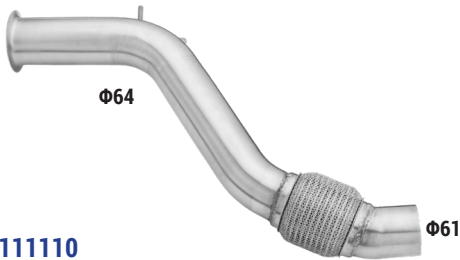

111110
BMW N47N, N47S1
F20, F21, 114d, 116d, 118d/dx, 20d/dx, 125d '10-'15
F30, F31, F34, 316d, 318d/dx, 320d/dx, 325d '11-'15
F32, F33, F36 418d, 420d/dx, 425d '12-'15
F25 X3 18d, 20dx RWD/xDrive '10-'14
F07, F10, F11 518d, 520d/dx, 525d/dx '09-'16
OEM No: 18308508993