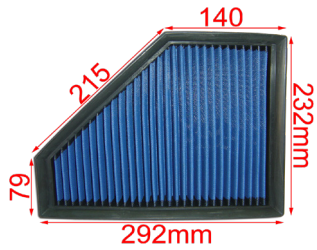

PANEL AIR FILTERS

OB-005
BMW 316 318 Z3