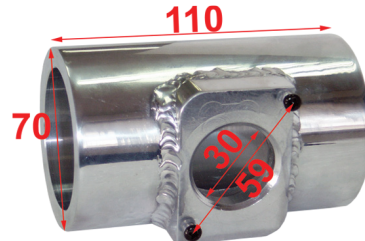

AG-033PP
Thickness=8mm
Mitsubishi Lancer 1.8 '07-'09
Flange: PT-022