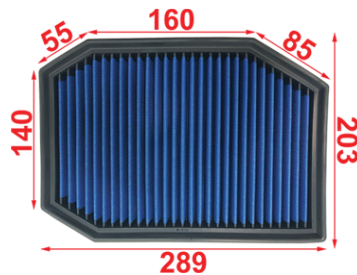

OB-012
BMW 520 523 528 730