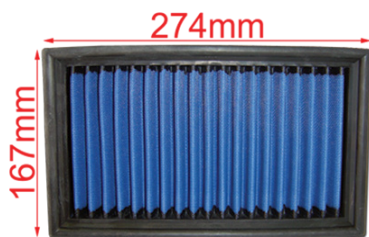

OH-005
HONDA ACCORD / MINI COOPER S