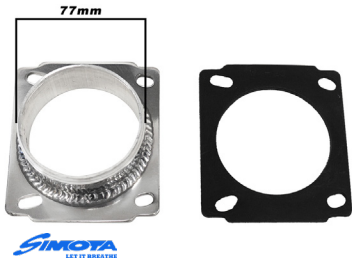

ALUMINIUM ADAPTER SIMOTA

AA-01

FOR FORD
Contour 95-98
Escort lx 93-up
Probe Se 93-up

FOR INFINITI
G20 91-96

FOR MERCURY
Tracer 93-up

FOR NISSAN
Sentra 91-94
Stanza 90-92
240SX 88-94
Altima 93-96
NX2000 91-up
Pulsar NX / SE 87-90

FOR SUZUKI
Swift 89-94

FOR VW
Golf III 93-up
Jetta III 93-up
Passat 93