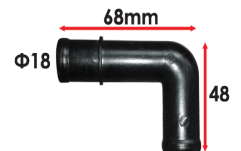

Air Hose with Spiral

AH-63 $\phi 63$ **AH-90** $\phi 90$
AH-76 $\phi 76$ **AH-100** $\phi 100$
Standard length= 4m
Price is per meter
Temperature: -55 C to +150 C

Rubber Rings

J010B 77/60mm
J011B 77/65mm
J012B 77/70mm

K-45
Galvanized Steel Bracket
Length=200mm Width=25mm
Holes=11mm Thickness=2.0mm

N-39
Aluminium Nut
Length:25mm $\phi 12$ mm M6

PL-01
Plastic Hose-Connector
Inlet/Outlet OD=18mm

HEAT SHEILDS

SH-01

SH-06

AHS-CA