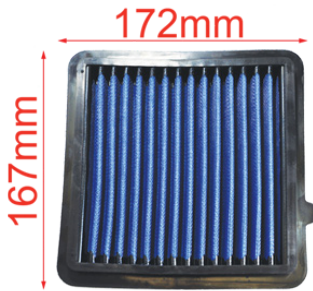

OH-018
HONDA CITY / FIT / JAZZ