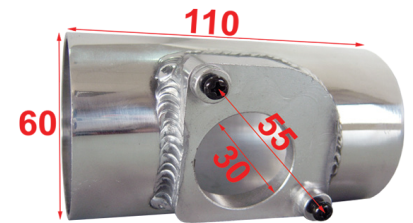

AG-017PP
Thickness=1.5mm
TOYOTA YARIS/VIOS
VITZ 1.5 05-09
SUZUKI SWIFT 1.5 Sport '05-'09
Handmade
Flange: PT-002