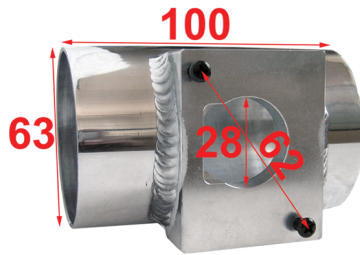

AG-011PP
Thickness=1.5mm
VW GOLF IV 1.6 '97-'03
Flange: Not Available