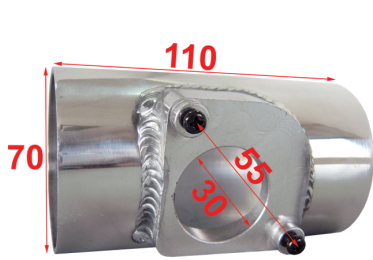

Aluminium MAF Adaptors (Mass Air Flow) Sensors

AG-003PP
Thickness=1.5mm
TOYOTA LEXUS IS300 3.0 '01-'09
Handmade
Flange Code: PT-002