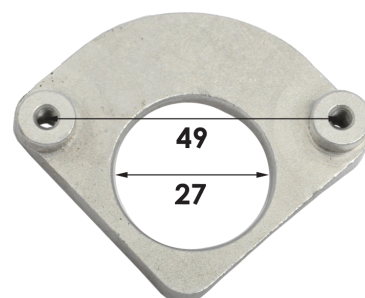

CAU-76

Universal Cold Air Piping Kit ϕ 76

VW-MK7

Air Filter Kit VW Golf MK7 TSi/TFSi

Aluminium Flanges for MAF (Mass Air Flow) Sensors

PT-002
Size = 50mm x 50mm

PT-004
Size = 71.5mm x 50mm

PT-005
Size = 63.5mm x 50mm

PT-009
Size = 59mm x 44mm

PT-010
Size = 45mm x 34mm

PT-013
Size = 45mm x 45mm

PT-022
Size = 59mm x 42mm

PT-035
Size = 52mm x 42mm

PT-046
Size = 50mm x 50mm

PT-093
Size = 49mm x 49mm

You can use our aluminum flanges for customized MAF (Mass Air Flow) adapters