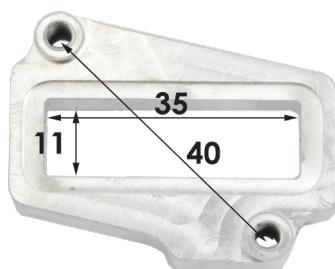

PT-010
Size = 45mm x 34mm