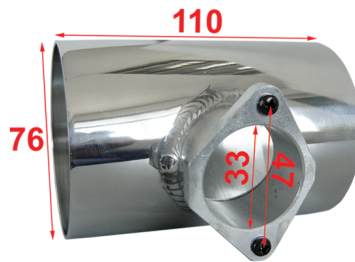

AG-029PP
Thickness=1.5mm
AUDI 2.0 5V '01-'09
AUDI S3 1.8T '99-'09
Handmade
Flange: PT-009