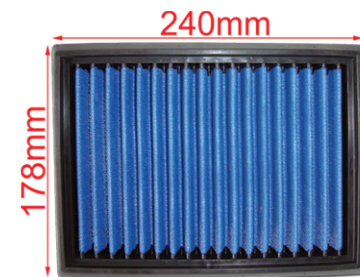

OB-003
BMW 320 520 M3 Z3 Z4 X3