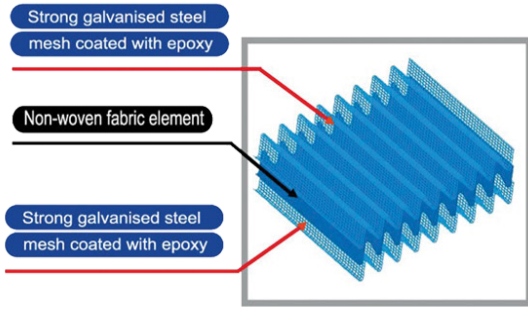

PANEL AIR FILTERS FOR CARS

1. Made of unique EPDM frame
2. One-piece extrusion molded
3. Extremely lightweight
4. strong structure