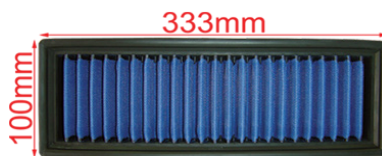

OC-002
CITROEN C2 C3 PEUGEOT 207