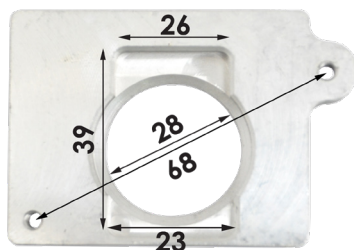

CAU-76

Universal Cold Air Piping Kit ϕ 76

VW-MK7

Air Filter Kit VW Golf MK7 TSi/TFSi

Aluminium Flanges for MAF (Mass Air Flow) Sensors

PT-002
Size = 50mm x 50mm

PT-004
Size = 71.5mm x 50mm

PT-005
Size = 63.5mm x 50mm