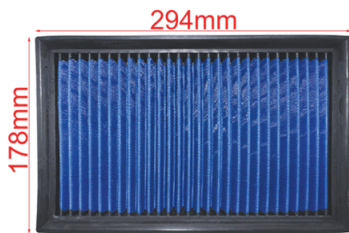

OA-005
AUDI SEAT IBIZA VW