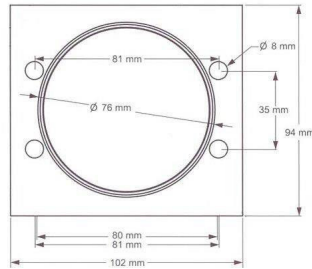

AA-02

FOR BMW
325 87-91
M3 87-91

FOR FORD
Probe 89-92

FOR MAZDA
323 90-95
626 85-92
629 85-92
929 88-97
Miata 90-93
MPV V6 89-95
MX-3 4cyl 92-93
Protege 90-95

FOR NISSAN
200SX 89-94
240SX 95-up
Sentra 95-99

FOR PORSCHE
944S 83-91
4 Runner 90-95

FOR TOYOTA
Mamry 87-91
Camry V6 92-93
Celica GT 86-89
MR2 Turbo 91-95
Cressida 89-92
Previa 91-96
Supra Non Turbo 86-92

FOR LAND CRUISER
T-100 93-94
Truck 89-95
Truck 88-96

FOR LEXUS
ES250 90-91
ES300 92-93
GS300 93-96
LS400 90-94

FOR VW
Golf III 87-92
Jetta III 87-92
Passat 87-92