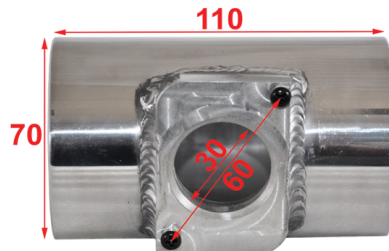

AG-037PP
 Thickness = 4mm
 MAZDA RX-8 1.3 '03-'09
 Flange: PT-002

Aluminium MAF Adaptors (Mass Air Flow) Sensors

AG-038PP

Thickness=4mm
BMW 130i E87 '05-'09
BMW 325/330 E90 '05-'09
Flange: PT-009

AG-039PP