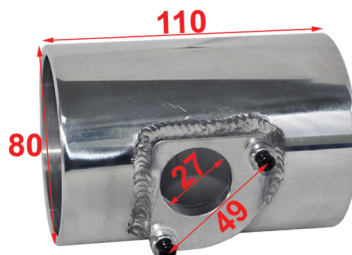

AG-036PP
Thickness = 4mm
HONDA ACCORD 2.4 '08-'09
Flange: PT-013