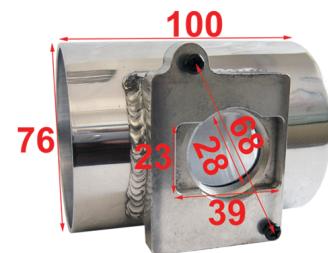

AG-022PP
Thickness=1.5mm
MAZDA TRIBUTE 3.0 '04-'09
Handmade
Flange: PT-004