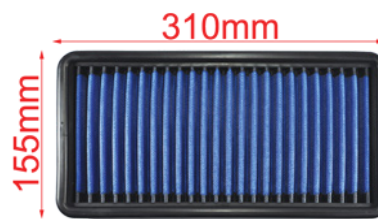

OT-002
TOYOTA CELICA / DAIHATSU