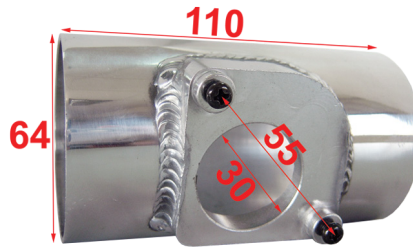

AG-004PP
Thickness=1.5mm
FORD/MAZDA 1.6 '00-'09
Handmade
Flange Code: PT-002