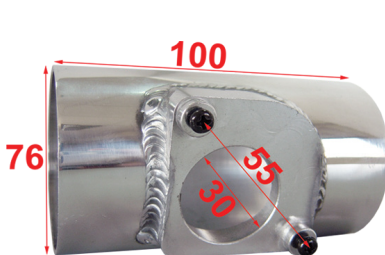

AG-020PP
Thickness=1.5mm
TOYOTA LEXUS IS250 '06-'09
Handmade
Flange: PT-002