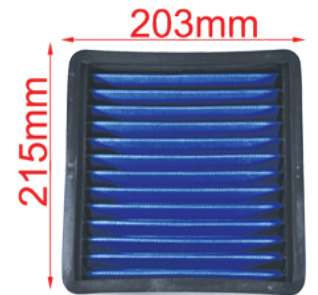

OM-002
MITSUBISHI LANCER
MITSUBISHI MIRAGE