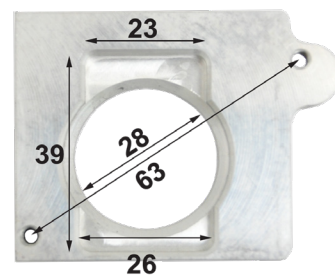

CAU-76

Universal Cold Air Piping Kit ϕ 76

VW-MK7

Air Filter Kit VW Golf MK7 TSi/TFSi

Aluminium Flanges for MAF (Mass Air Flow) Sensors

PT-002
Size = 50mm x 50mm

PT-004
Size = 71.5mm x 50mm

PT-005
Size = 63.5mm x 50mm