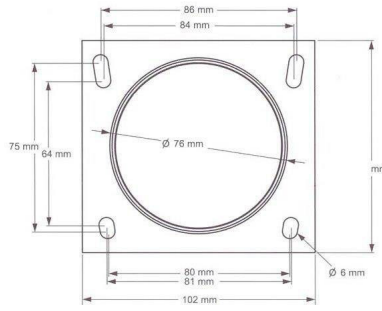

ALUMINIUM ADAPTER SIMOTA

AA-01

FOR FORD
Contour 95-98
Escort lx 93-up
Probe Se 93-up

FOR INFINITI
G20 91-96

FOR MERCURY
Tracer 93-up

FOR NISSAN
Sentra 91-94
Stanza 90-92
240SX 88-94
Altima 93-96
NX2000 91-up
Pulsar NX / SE 87-90

FOR SUZUKI
Swift 89-94

FOR VW
Golf III 93-up
Jetta III 93-up
Passat 93