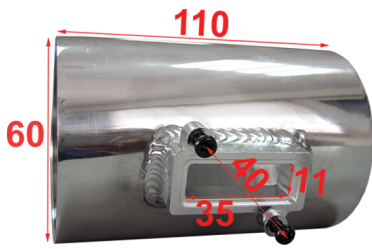

Aluminium MAF Adaptors (Mass Air Flow) Sensors

AG-025PP
Thickness=1.5mm
NISSAN TIIDA 1.6 '05-'09
Handmade
Flange: PT-010