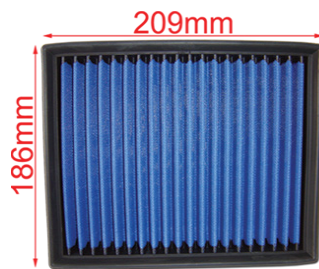

OH-001
HONDA CIVIC MK5