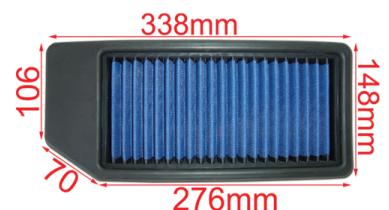

OH-001
HONDA CIVIC MK5

OH-002
HONDA CIVIC

OH-005
HONDA ACCORD / MINI COOPER S

OH-007
HONDA JAZZ 2001-2008

OH-009
HONDA ACCORD MK7 / MK8

PANEL AIR FILTERS

OH-014
HONDA CIVIC / FR-V 1.7L

OH-015
HONDA CIVIC / FR-V 1.8L