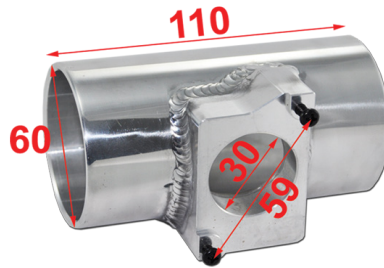

AG-046PP

Thickness=3mm
MITSUBISHI COLT Ralliart/ COLT CZT/
COLT PLUS Turbo/ COLT CZC
Flange: NOT AVAILABLE