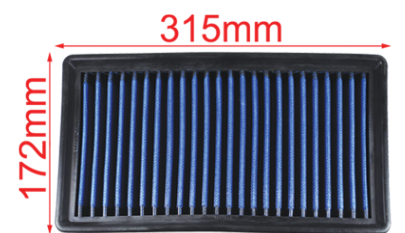

OMA-001
ALFA ROMEO FIAT FORD