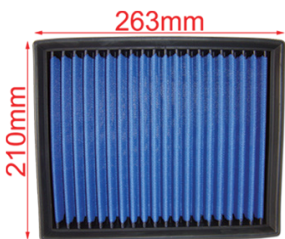

OA-001
AUDI A4 RS4 S4