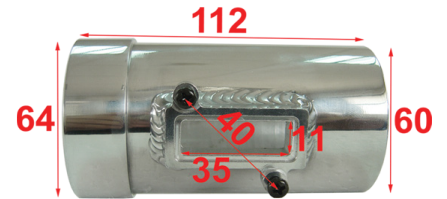

AG-027PP
Thickness=4mm
HONDA FIT 1.5 '08-'09
Flange: PT-010