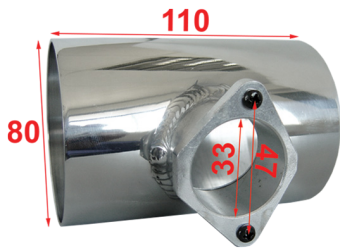

Aluminium MAF Adaptors (Mass Air Flow) Sensors

AG-038PP

Thickness=4mm
BMW 130i E87 '05-'09
BMW 325/330 E90 '05-'09
Flange: PT-009