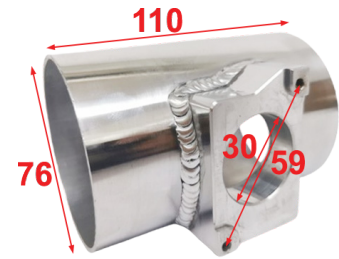

Thickness=3mm
MITSUBISHI COLT Ralliart/ COLT CZT/
COLT PLUS Turbo/ COLT CZC
Flange: NOT AVAILABLE

AG-100PP

Thickness=1.8mm
Mitsubishi EVO10
Handmade
Flange: NOT AVAILABLE

AG-262PP

Thickness=1.5mm
Suzuki Swift 1.2/1.4 '10-Up
ZC32S, ZC72S, ZC82S
Handmade
Flange: PT-035