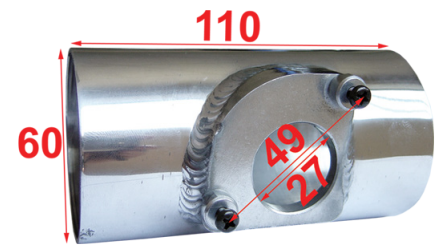

AG-040PP

Thickness=1.5mm
SUZUKI SX4 1.6 '08-'09
Flange: PT-013