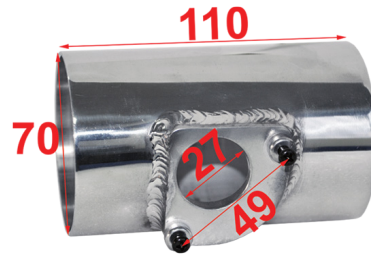

AG-016PP
Thickness=1.5mm
HONDA CIVIC 2.0 '08-'09
Handmade
Flange: PT-013