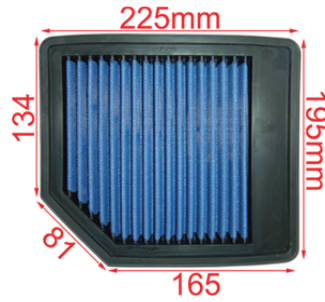

OH-001
HONDA CIVIC MK5

OH-002
HONDA CIVIC

OH-005
HONDA ACCORD / MINI COOPER S

OH-007
HONDA JAZZ 2001-2008

OH-009
HONDA ACCORD MK7 / MK8

PANEL AIR FILTERS

OH-014
HONDA CIVIC / FR-V 1.7L

OH-015
HONDA CIVIC / FR-V 1.8L