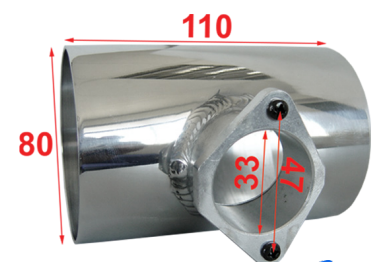

AG-031PP
Thickness = 5mm
AUDI TT 1.8 215hp 00-09
VW GOLF IV R32 3.2 '02-'04
Flange: PT-009