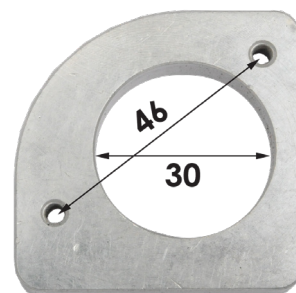

PT-009
Size = 59mm x 44mm

PT-010
Size = 45mm x 34mm

PT-013
Size = 45mm x 45mm

PT-022
Size = 59mm x 42mm

PT-035
Size = 52mm x 42mm

PT-046
Size = 50mm x 50mm

PT-093
Size = 49mm x 49mm

You can use our aluminum flanges for customized MAF (Mass Air Flow) adapters