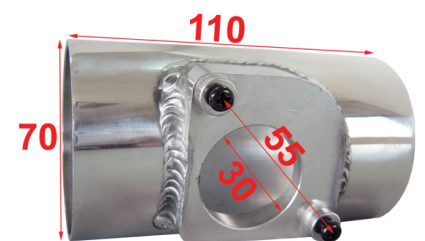

AG-034PP
Thickness=5mm
MAZDA 3/5/6 '04-'09
TOYOTA ALTIS 1.6/1.8 '01-'07
Flange: PT-002