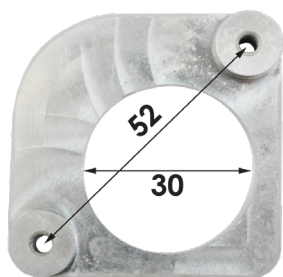

PT-009
Size = 59mm x 44mm

PT-010
Size = 45mm x 34mm

PT-013
Size = 45mm x 45mm

PT-022
Size = 59mm x 42mm

PT-035
Size = 52mm x 42mm

PT-046
Size = 50mm x 50mm

PT-093
Size = 49mm x 49mm

You can use our aluminum flanges for customized MAF (Mass Air Flow) adapters