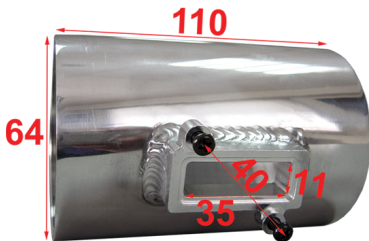

AG-032PP
Thickness=6mm
SUBARU IMPREZA 1.5 '08-'09
Flange: PT-010