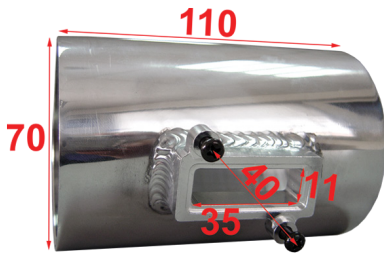

AG-006PP
Thickness=1.5mm
NISSAN PRIMERA 04-09
FORD FOCUS '07-'09
Handmade
Flange: PT-010