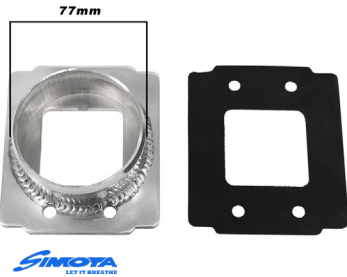

AA-02

FOR BMW
325 87-91
M3 87-91

FOR FORD
Probe 89-92

FOR MAZDA
323 90-95
626 85-92
629 85-92
929 88-97
Miata 90-93
MPV V6 89-95
MX-3 4cyl 92-93
Protege 90-95

FOR NISSAN
200SX 89-94
240SX 95-up
Sentra 95-99

FOR PORSCHE
944S 83-91
4 Runner 90-95

FOR TOYOTA
Mamry 87-91
Camry V6 92-93
Celica GT 86-89
MR2 Turbo 91-95
Cressida 89-92
Previa 91-96
Supra Non Turbo 86-92

FOR LAND CRUISER
T-100 93-94
Truck 89-95
Truck 88-96

FOR LEXUS
ES250 90-91
ES300 92-93
GS300 93-96
LS400 90-94

FOR VW
Golf III 87-92
Jetta III 87-92
Passat 87-92