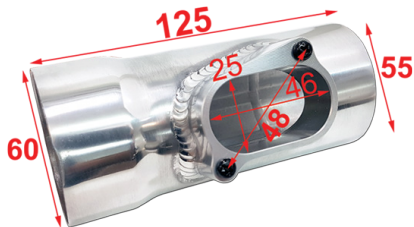

Thickness=3mm
MITSUBISHI COLT Ralliart/ COLT CZT/
COLT PLUS Turbo/ COLT CZC
Flange: NOT AVAILABLE

AG-100PP

Thickness=1.8mm
Mitsubishi EVO10
Handmade
Flange: NOT AVAILABLE

AG-262PP

Thickness=1.5mm
Suzuki Swift 1.2/1.4 '10-Up
ZC32S, ZC72S, ZC82S
Handmade
Flange: PT-035