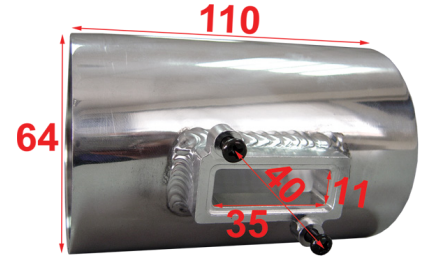

AG-005PP
Thickness=1.5mm
HONDA CIVIC 1.8 '08-'09
Handmade
Flange: PT-010