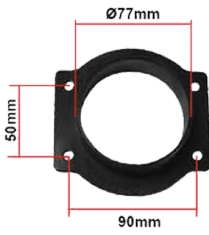

AIR FILTERS

PLASTIC ADAPTERS SIMOTA

PA-5

For Mitsubishi Φ 151

For Nissan/Subaru Φ 151

ITEM NO.	DESCRIPTION	MSRP	ITEM NO.	DESCRIPTION	MSRP
PA-1	Mitsubishi Pajero/ EVO 7,8,9		PK-23	Mitsubishi Pajero/ EVO 7,8,9	
	Mitsubishi Galant 98-01			Mitsubishi Galant 98-01	
	Mitsubishi LANCER 92-00			Mitsubishi LANCER 92-00	
	Mitsubishi Eclipse TURBO			Mitsubishi Eclipse TURBO	
	Mitsubishi VIRAGE			Mitsubishi VIRAGE	
PA-7	Nissan SENTRA 90-93		PK-24	Nissan All NEW SENTRA 94-97	
PA-9	Nissan All NEW SENTRA 94-97			Nissan HV	
	Nissan HV			Nissan CEFIRO 98	
	Nissan CEFIRO 98			Nissan PRIMERA 97	
	Nissan PRIMERA 97			Nissan MAXIMA	
	Nissan MAXIMA	Nissan ALTIMA 95			
PA-11	Nissan SENTRA 180	Nissan 200SX			
PA-15	Nissan SE 2002	Nissan PRIMERA 92-96			
PA-8	Nissan ALTIMA 95			Subaru LEGACY 90-94	
	Nissan 200SX			Subaru IMPREZA GT 97	
	Nissan PRIMERA 92-96			Subaru IMPREZA GT 99-01	
PA-10	BMW E30/E36 318i				
	Toyota CAMRY 88-91				
	VW Golf				
	Mazda 323 88-92				
PA-5	Subaru LEGACY 90-94				
	Subaru IMPREZA GT 97				
PA-6	Subaru IMPREZA GT 99-01				
PA-14	Audi A3 94-97/VW Golf IV,1.6 8V