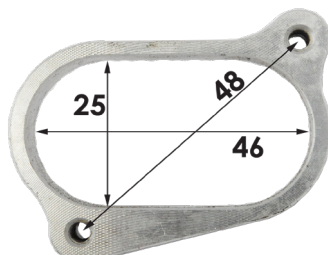

PT-009
Size = 59mm x 44mm

PT-010
Size = 45mm x 34mm

PT-013
Size = 45mm x 45mm

PT-022
Size = 59mm x 42mm

PT-035
Size = 52mm x 42mm

PT-046
Size = 50mm x 50mm

PT-093
Size = 49mm x 49mm

You can use our aluminum flanges for customized MAF (Mass Air Flow) adapters