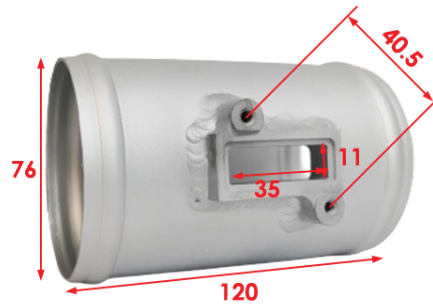

Thickness=3mm
MITSUBISHI COLT Ralliart/ COLT CZT/
COLT PLUS Turbo/ COLT CZC
Flange: NOT AVAILABLE

AG-100PP

Thickness=1.8mm
Mitsubishi EVO10
Handmade
Flange: NOT AVAILABLE

AG-262PP

Thickness=1.5mm
Suzuki Swift 1.2/1.4 '10-Up
ZC32S, ZC72S, ZC82S
Handmade
Flange: PT-035