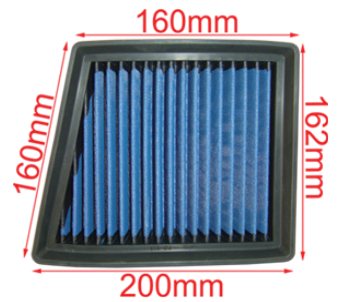

OFO-013
FORD / MAZDA 2