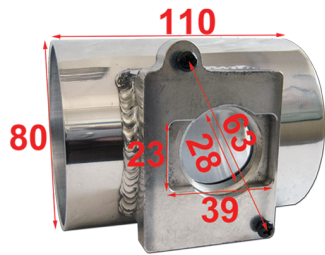

AG-041PP

Thickness=1.5mm
FORD METROSTAR '00-
Handmade
Flange: PT-005