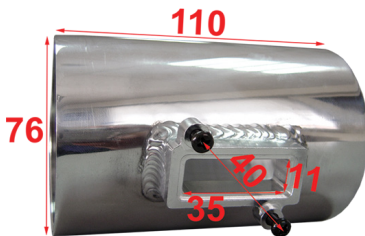

AG-015PP
Thickness=1.5mm
SUZUKI JP 2.7 '07-'09
Handmade
Flange: PT-010