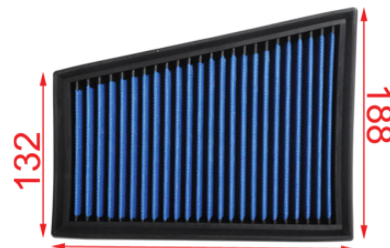

OR-002
RENAULT MEGANE SCENIC