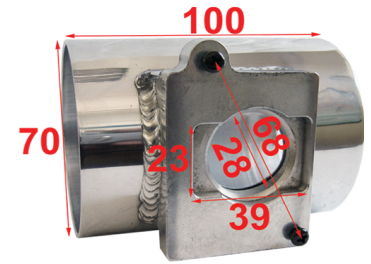

AG-013PP
Thickness=1.5mm
FORD FOCUS RS 2.0T '02-'04'
Handmade
Flange: PT-004