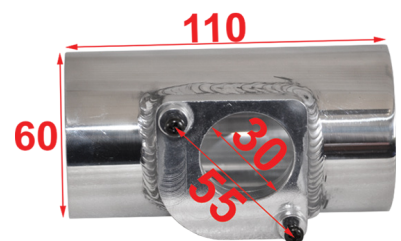

AG-024PP
Thickness=4mm
SUZUKI SX4 1.5 '07-'09
Flange: PT-002