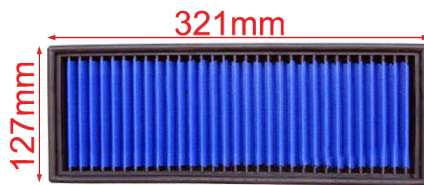

OA-003
AUDI A4 A5 Q5 ALLROAD