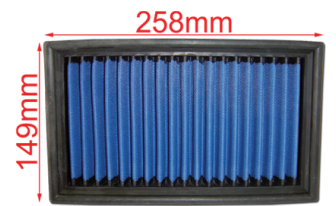

OB-001
BMW 316 318 320 520 Z1