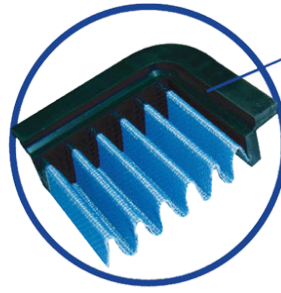

AIR INTAKE SYSTEMS

PTS-402

Air Intake System Kit Carbon AERO Form II
SUZUKI Swift MK2 1.3/1.5/1.6 Sport '04-'10
ZC71S, ZC11S, ZD11S, ZC21S, ZD21S, ZC31S
With Simota washable cotton filter

AFKIT-CZT

Air Filter Kit
Mitsubishi Colt CZT 1.5 Z27A 4G15 Turbo
With Simota washable cotton filter

PANEL AIR FILTERS FOR CARS

- 1. Made of unique EPDM frame
- 2. One-piece extrusion molded
- 3. Extremely lightweight
- 4. strong structure

—nonwoven fabric (epoxy resin) stock replacement air filter can greatly increase air intake volume and the air intake efficiency of engines. It is designed for use under both non pre-oiled and pre-oiled conditions, and is more dust-absorptive than original air filter models. It ensures extended engine operating life and even smoother air intake, and increases horsepower at least by 5%.