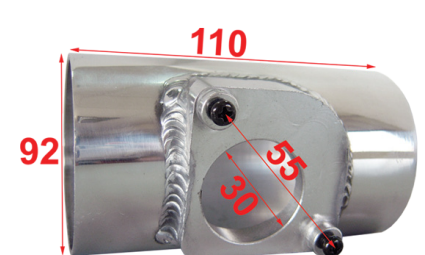

AG-037PP
Thickness = 4mm
MAZDA RX-8 1.3 '03-'09
Flange: PT-002