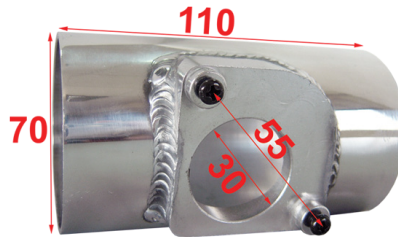

AG-026PP
Thickness = 3mm
TOYOTA WISH '04-'09
Flange: PT-002