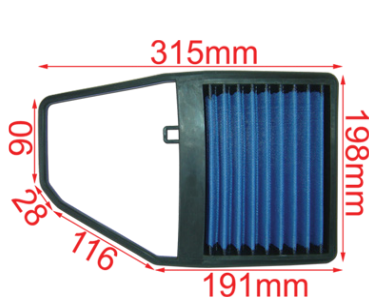

OH-001
HONDA CIVIC MK5

OH-002
HONDA CIVIC

OH-005
HONDA ACCORD / MINI COOPER S

OH-007
HONDA JAZZ 2001-2008

OH-009
HONDA ACCORD MK7 / MK8

PANEL AIR FILTERS

OH-014
HONDA CIVIC / FR-V 1.7L

OH-015
HONDA CIVIC / FR-V 1.8L