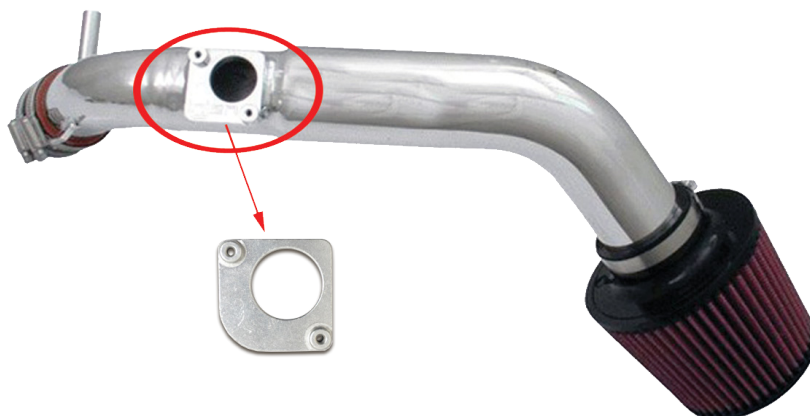

PT-009
Size = 59mm x 44mm

PT-010
Size = 45mm x 34mm

PT-013
Size = 45mm x 45mm

PT-022
Size = 59mm x 42mm

PT-035
Size = 52mm x 42mm

PT-046
Size = 50mm x 50mm

PT-093
Size = 49mm x 49mm

You can use our aluminum flanges for customized MAF (Mass Air Flow) adapters