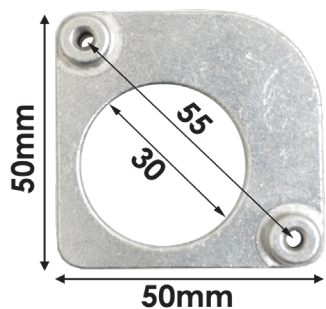

CAU-76

Universal Cold Air Piping Kit ϕ 76

VW-MK7

Air Filter Kit VW Golf MK7 TSi/TFSi

Aluminium Flanges for MAF (Mass Air Flow) Sensors

PT-002
Size = 50mm x 50mm

PT-004
Size = 71.5mm x 50mm

PT-005
Size = 63.5mm x 50mm