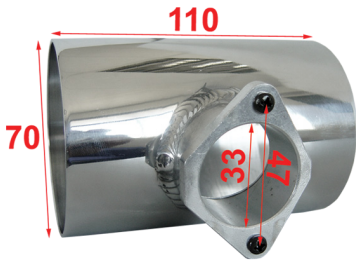

AG-028PP
Thickness=1.5mm
NISSAN SENTRA 1.6/1.8/2.0 '99-'04
VW BORA 2.0 '97-'03
VW GOLF IV 2.0 '97-'03
Handmade
Flange: PT-009