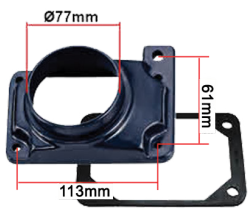

AIR FILTERS

PLASTIC ADAPTERS SIMOTA

PA-1