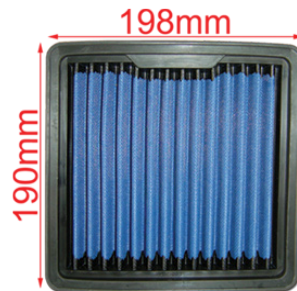

OKR-003
DAEWOO MATIZ '03-'08