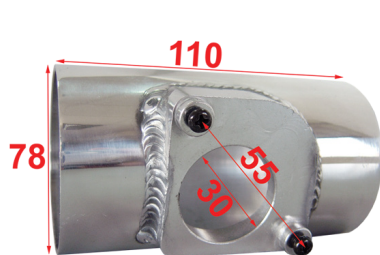

AG-035PP
Thickness=3mm
HONDA CRV 2.4 '08-'09
Flange: PT-002